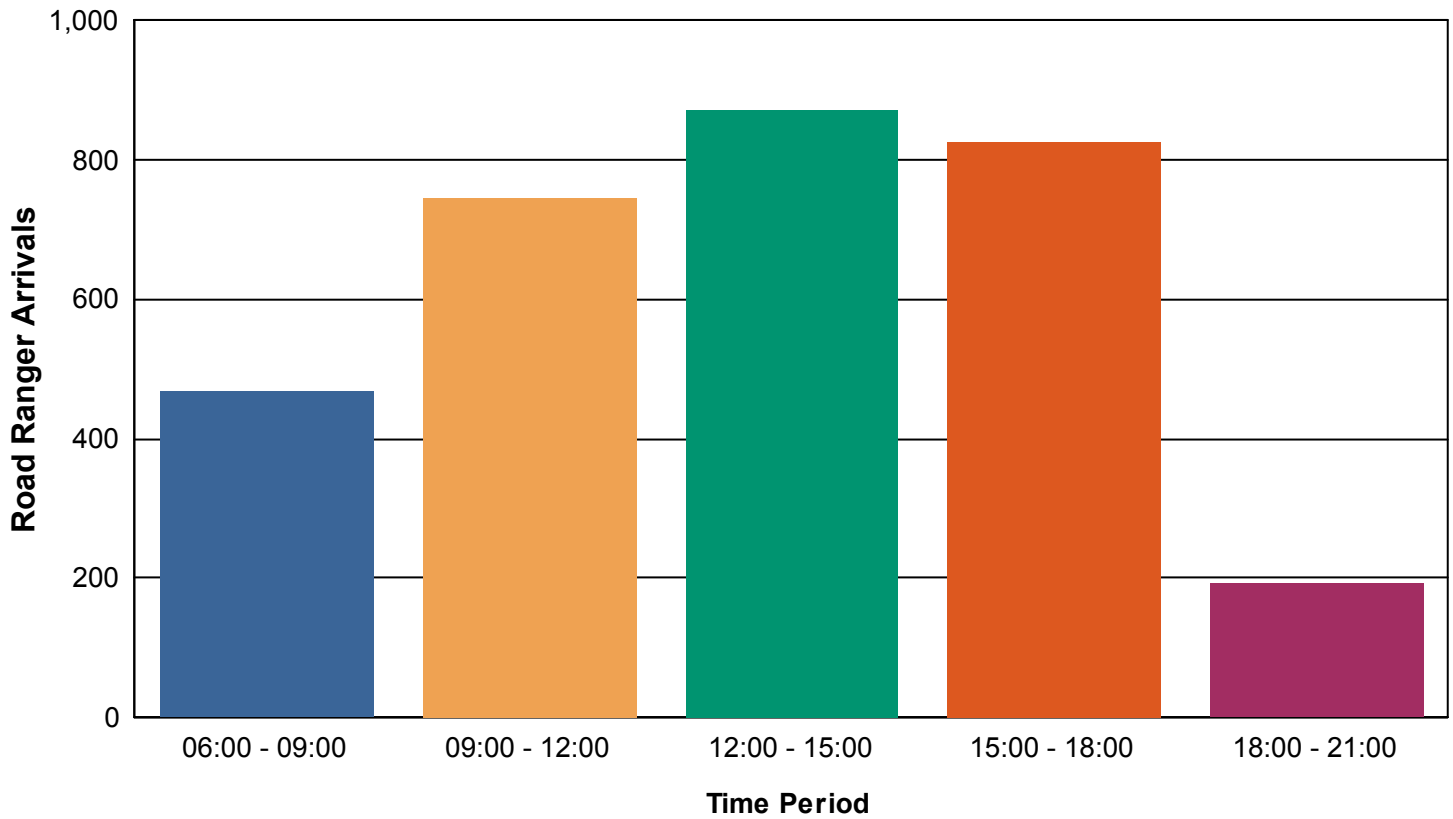

Period: 07/01/2013 to 09/30/2013
Event(s) Found: 3,454
Event ID Range: 331,642 to 349,372

Road Ranger Assists Summary

Total Events:	3,454
Events with Road Ranger Response:	3,087
Total Arrivals:	3,104
Total Activities:	3,243
Avg Activites per Assisted Event:	1.05
% of Events Assisted:	89.4%

Road Ranger Assists District 1

Report Template version 1.2

Road Ranger Assisted Events By Event Type

Road Ranger Assists District 1

Report Template version 1.2

Road Rangers Arrivals By Time Period

Time Period	Road Rangers Arrivals	
06:00 - 09:00	468	15.1%
09:00 - 12:00	744	24.0%
12:00 - 15:00	872	28.1%
15:00 - 18:00	826	26.6%
18:00 - 21:00	194	6.3%
Total	3,104	100.0%

Road Ranger Arrivals By Time Period

Road Ranger Assists District 1

Report Template version 1.2

Road Ranger Arrivals By Day of Week

Day of Week	Road Ranger Arrivals		
	Total	%	Per Day Avg
Sunday	406	13.1%	31.2
Monday	463	14.9%	33.1
Tuesday	398	12.8%	30.6
Wednesday	413	13.3%	31.8
Thursday	435	14.0%	33.5
Friday	488	15.7%	37.5
Saturday	501	16.1%	38.5
Total:	3,104	100.0%	33.7