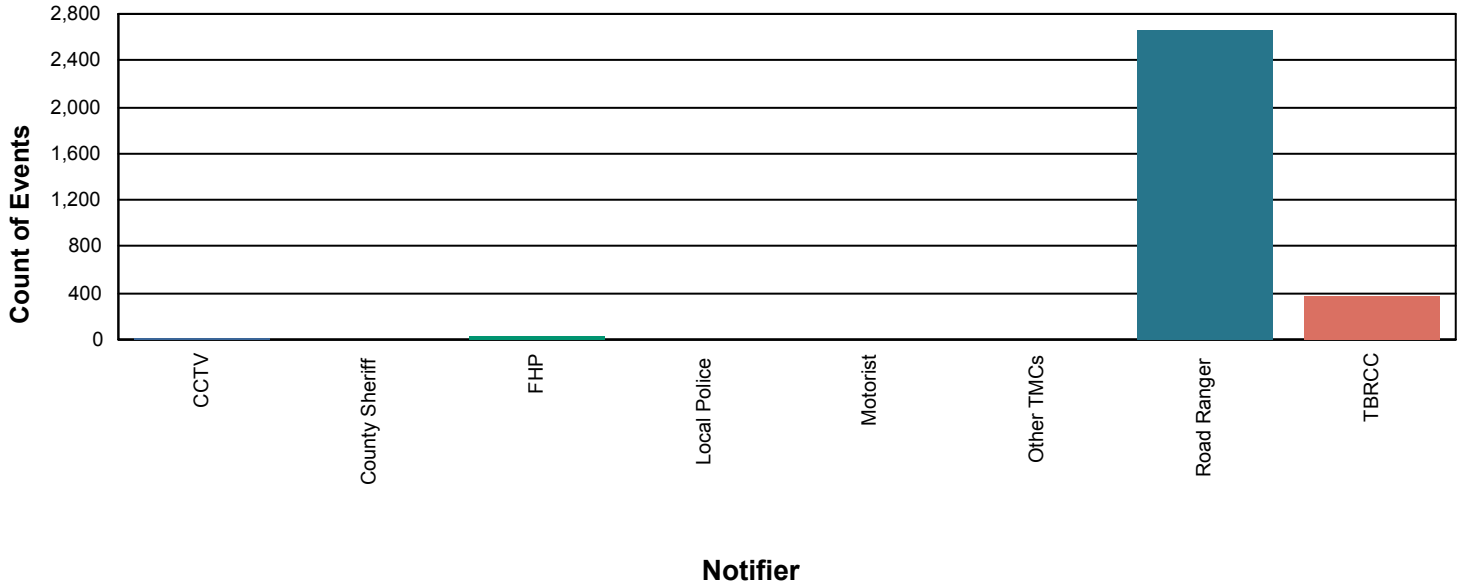

Report Template version 1.2

Road Ranger Assisted Events By Notifier