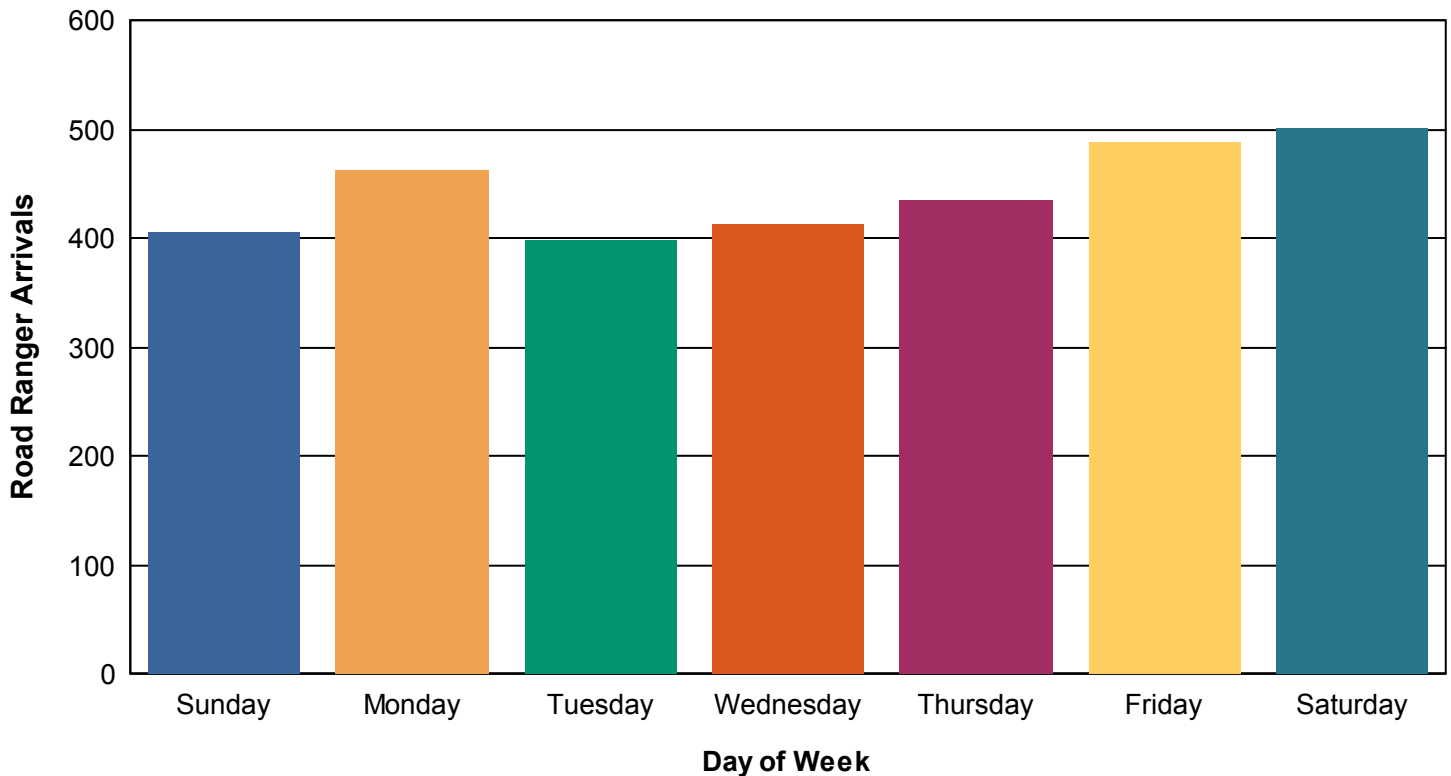

Road Ranger Arrivals By Day of Week