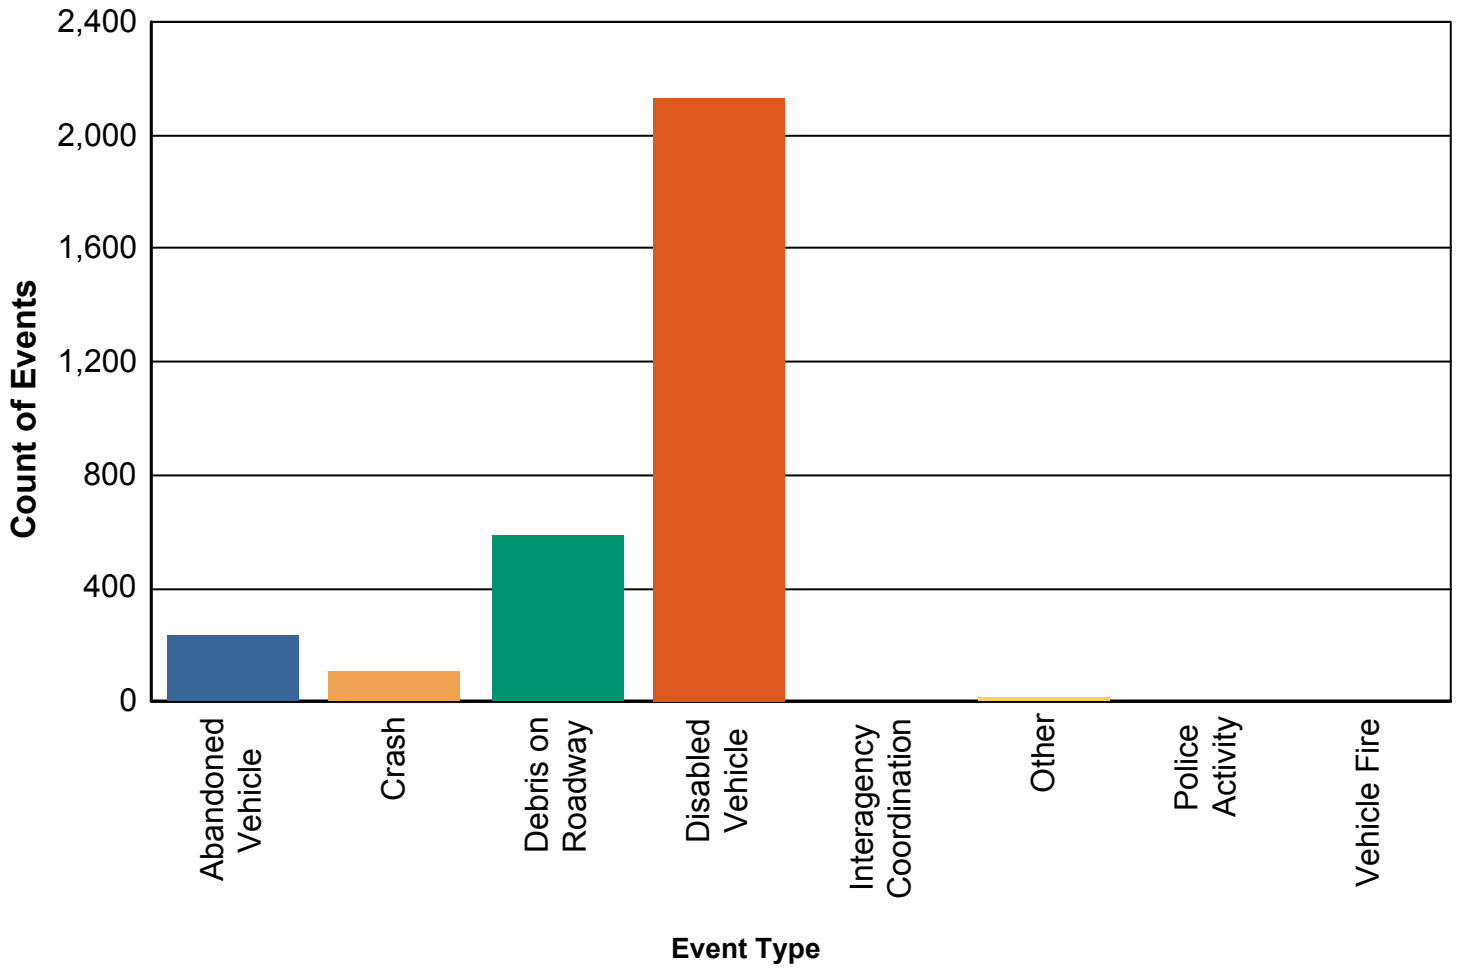

Period: 07/01/2013 to 09/30/2013
Event(s) Found: 3,454
Event ID Range: 331,642 to 349,372

Road Ranger Assists Summary

Total Events:	3,454
Events with Road Ranger Response:	3,087
Total Arrivals:	3,104
Total Activities:	3,243
Avg Activites per Assisted Event:	1.05
% of Events Assisted:	89.4%

Road Ranger Assisted Events By Notifier

Notifier Agency	Events	%
CCTV	13	0.4%
County Sheriff	2	0.1%
FHP	33	1.1%
Local Police	4	0.1%
Motorist	1	0.0%
Other TMCs	8	0.3%
Road Ranger	2,656	86.0%
TBRCC	370	12.0%
Total	3,087	100.0%

Road Ranger Assists District 1

Report Template version 1.2

Road Ranger Assisted Events By Notifier

Road Ranger Assists District 1

Report Template version 1.2

Road Ranger Assisted Events By Event Type

Event Type	Events	%
Abandoned Vehicle	235	7.6%
Crash	107	3.5%
Debris on Roadway	587	19.0%
Disabled Vehicle	2,135	69.2%
Interagency Coordination	1	0.0%
Other	17	0.6%
Police Activity	1	0.0%
Vehicle Fire	4	0.1%
Total	3,087	100.0%

Road Ranger Assists District 1

Report Template version 1.2

Road Ranger Assisted Events By Event Type

Road Ranger Assists District 1

Report Template version 1.2

Road Rangers Arrivals By Time Period

Time Period	Road Rangers Arrivals	
06:00 - 09:00	468	15.1%
09:00 - 12:00	744	24.0%
12:00 - 15:00	872	28.1%
15:00 - 18:00	826	26.6%
18:00 - 21:00	194	6.3%
Total	3,104	100.0%